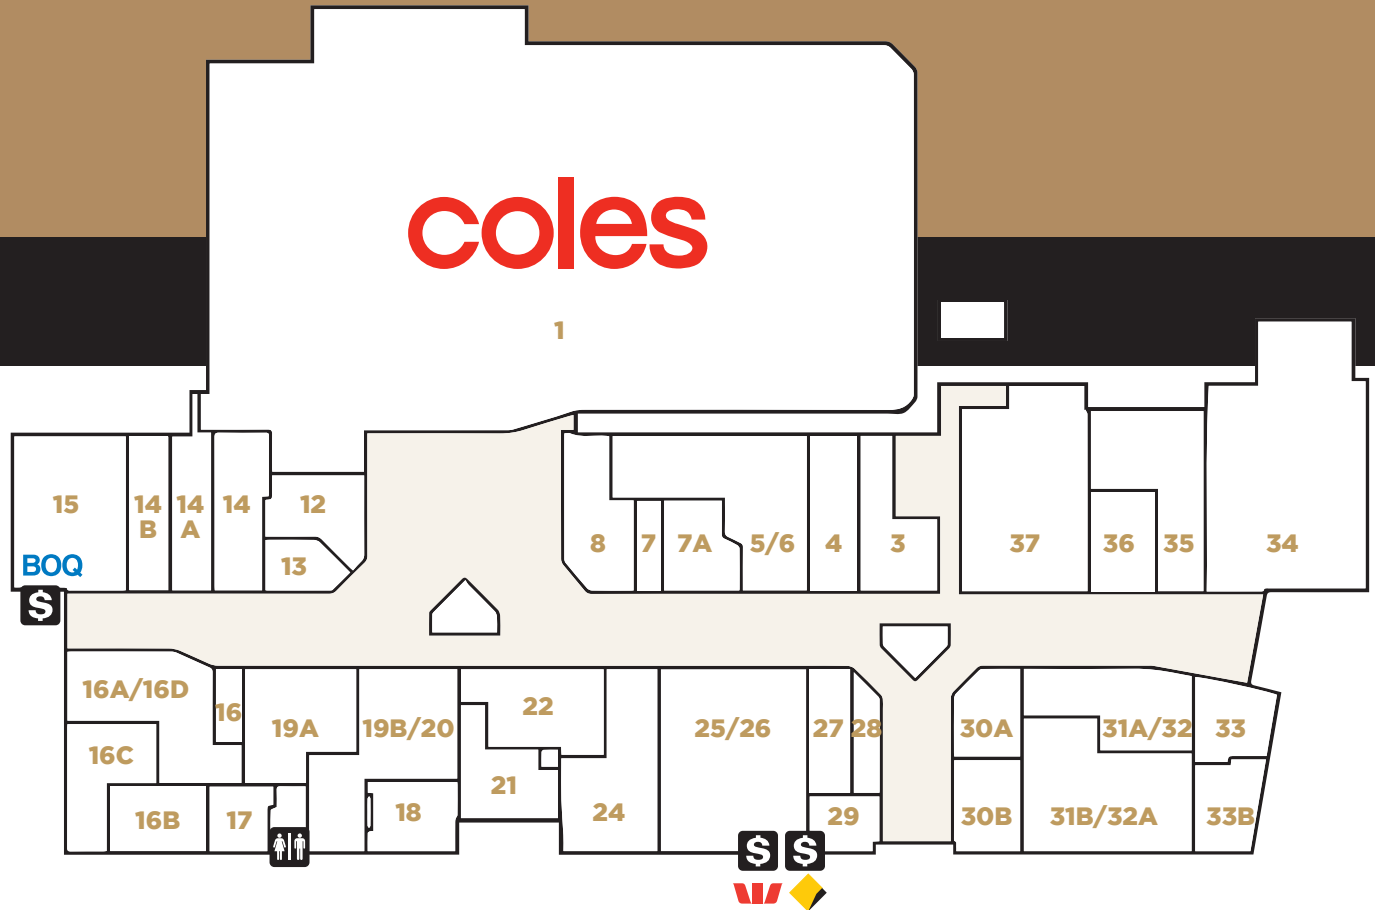

**METRO**  
MIDDLE PARK

## CENTRE DIRECTORY

1	Coles
3	Nuts & Bolts Coffee & Deli
4	Be Beautiful
5/6	Middle Park Medical Centre
7	Middle Park Florist
7A	National Hearing Care
8	The Butcher's Block
12	Scissor Image
13	Middle Park News & Gifts
14	Smartstyle Hair Studio
14A	Lotus Wellness Massage
15	Bank of Qld & ATM
16	GJ Barber
16A/16D	Poolwerx
16B	Middle Park Takeaway
16C	Saigon Corner
17	Sirtaj Indian Restaurant
18	Yim Thai Restaurant
19A	Middle Park Bakery
19B/20	Middle Park Fresh Fruit Market

21	Samarco II Cafe Brasserie
24	Liquorland
25/26	Peter Kolb Amcal Pharmacy
27	Centenary Dental
28	FTC Computers
30A	Auzzy Nails & Spa
30B	Ray White Middle Park
31A/32	Frontier Digital
31B/32A	Centenary Vet